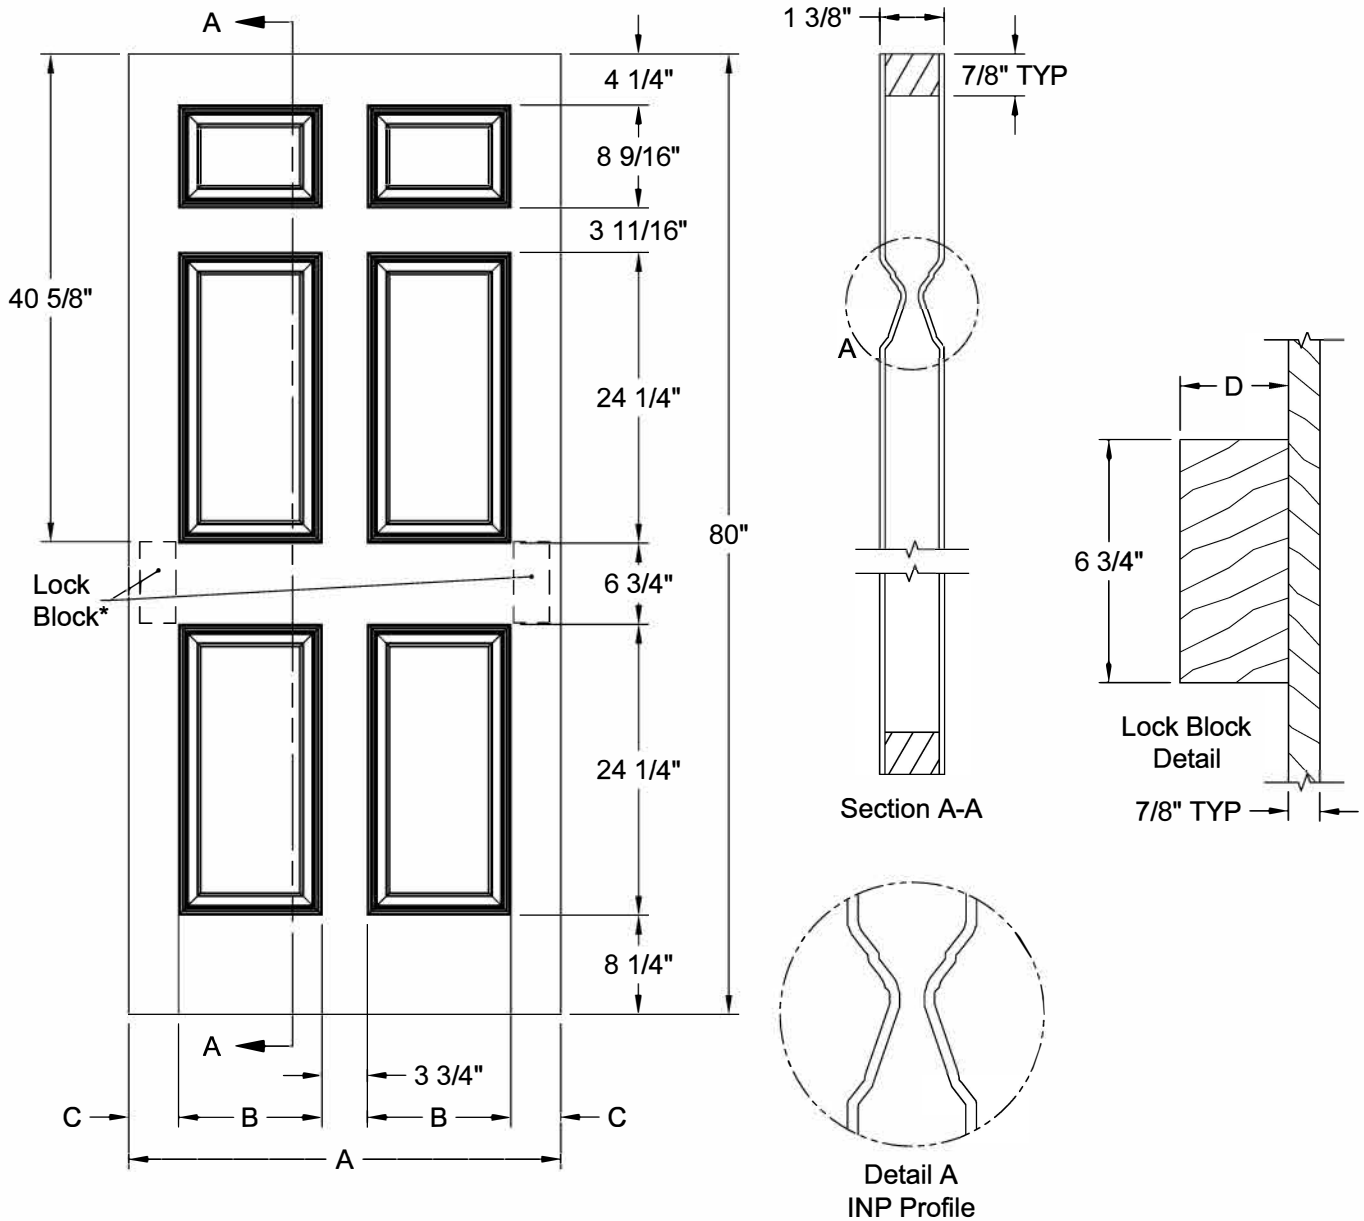

COLONIST[®] SMOOTH 6'-8"

| Dimension Table | | | | |
|-----------------|-----|-----|--------|--------|
| Door Size | A | B | C | D |
| 3'-0" x 6'-8" | 36" | 12" | 4 1/8" | 3" |
| 2'-10" x 6'-8" | 34" | 10" | 5 1/8" | 3" |
| 2'-8" x 6'-8" | 32" | 10" | 4 1/8" | 3" |
| 2'-6" x 6'-8" | 30" | 9" | 4 1/8" | 3" |
| 2'-4" x 6'-8" | 28" | 8" | 4 1/8" | 3" |
| 2'-2" x 6'-8" | 26" | 6" | 5 1/8" | 3" |
| 2'-0" x 6'-8" | 24" | 6" | 4 1/8" | 3" |
| 1'-10" x 6'-8" | 22" | 6" | 3 1/8" | 2 1/8" |

* Number and size of Lock Blocks may vary by model and customer selection.
Please specify at time of ordering.